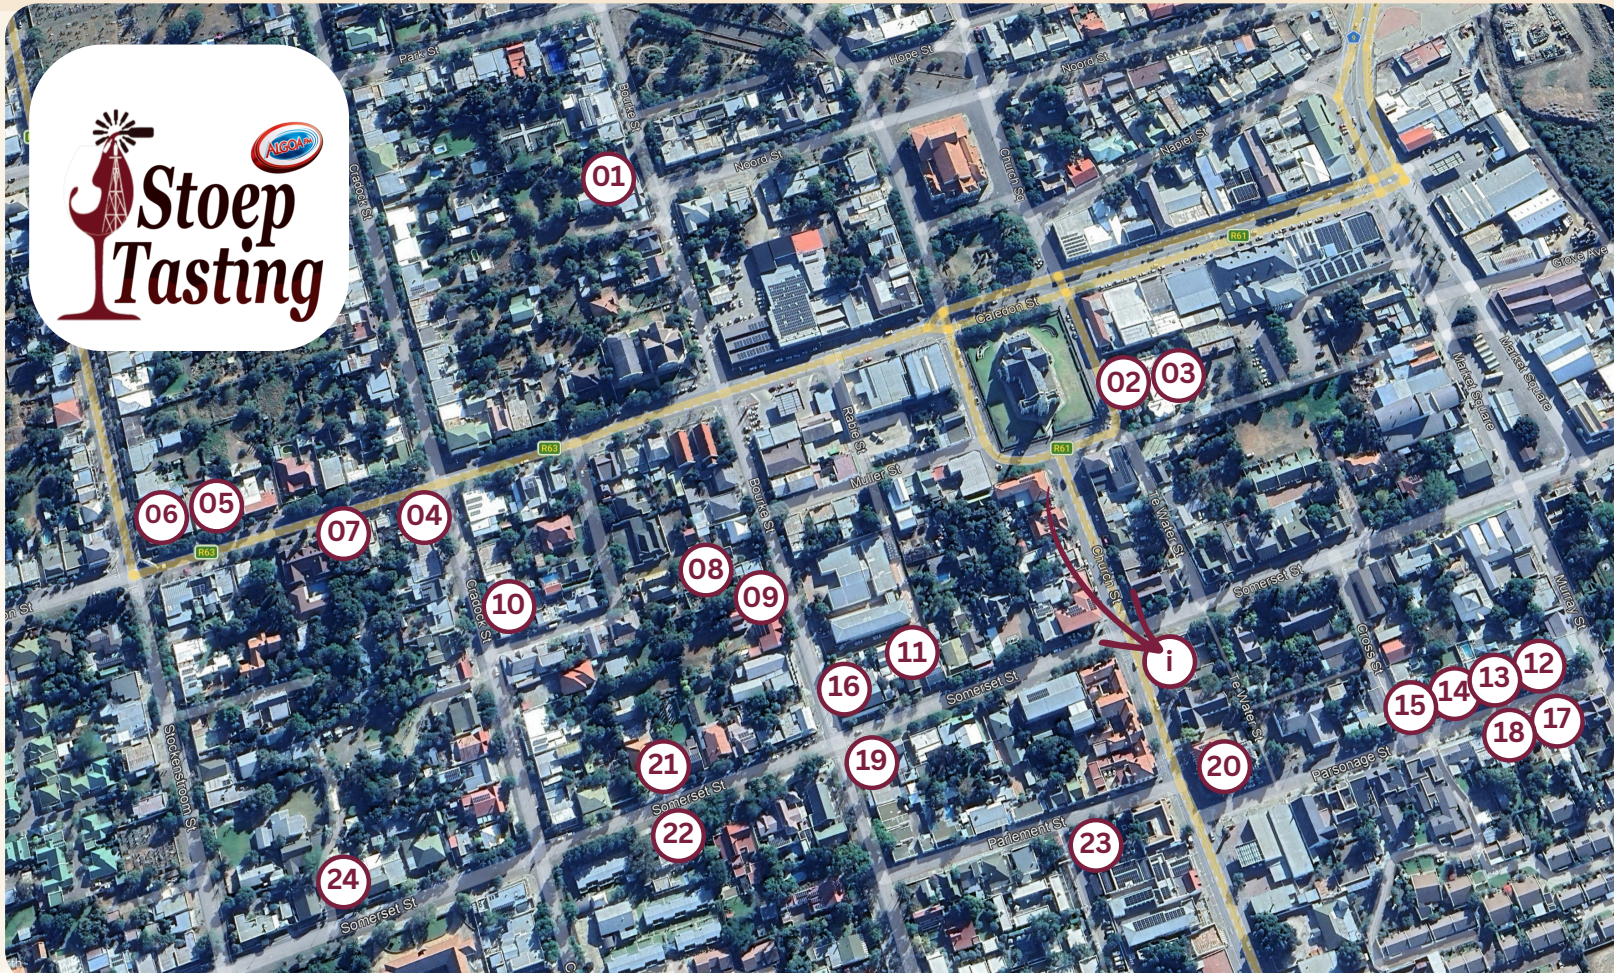

### 17 The Brewery and Two Goats Deli

Wolvenhoek Vineyards

### 09 Die Winkel

Benguela Cove

# Stoep Tasting 2026 | The Sibling Graaff-Reinet Tasting Map

COLLECTION

Scan for the live  
interactive map  
Directions • live updates • full listings

## Tasting Locations 01-24 Map numbers match the list